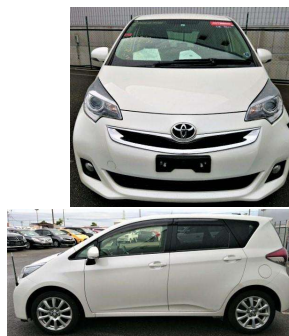

2015 Toyota Ractis

VEHICLE INFORMATION

Cash Price

Includes GST

\$13,995

+ on-road-costs of \$400

Finance this vehicle from only

\$76.81

per week*

Total Amount Payable

\$19,970.62

MARAC

Gain peace of mind with Mechanical Breakdown Insurance. Ask us how.

Body

5 door, Hatchback

Odometer

40,641 km

Engine

1500 cc, Internal Combustion

Fuel Type

Petrol

Transmission

Automatic, Front Wheel

Wheels

Ex-Overseas

Seats

5 seats, Fabric

Interior

Black, Cloth

Audio

CD Player

Stock ID